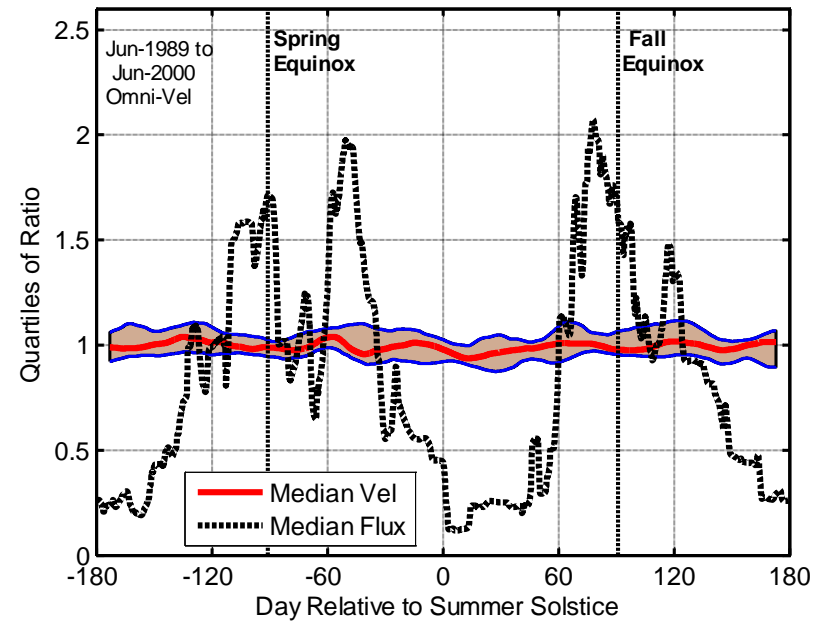

# Semiannual Flux Enhancements

Seasonal Average Fluxes : 1992 - 1999

*Baker et al. [GRL, 1999]*

Semiannual Variation of Ratio of 27-Day Velocity to Annual Velocity

*McPherron, Baker & Crooker [JASTP, 2009]*