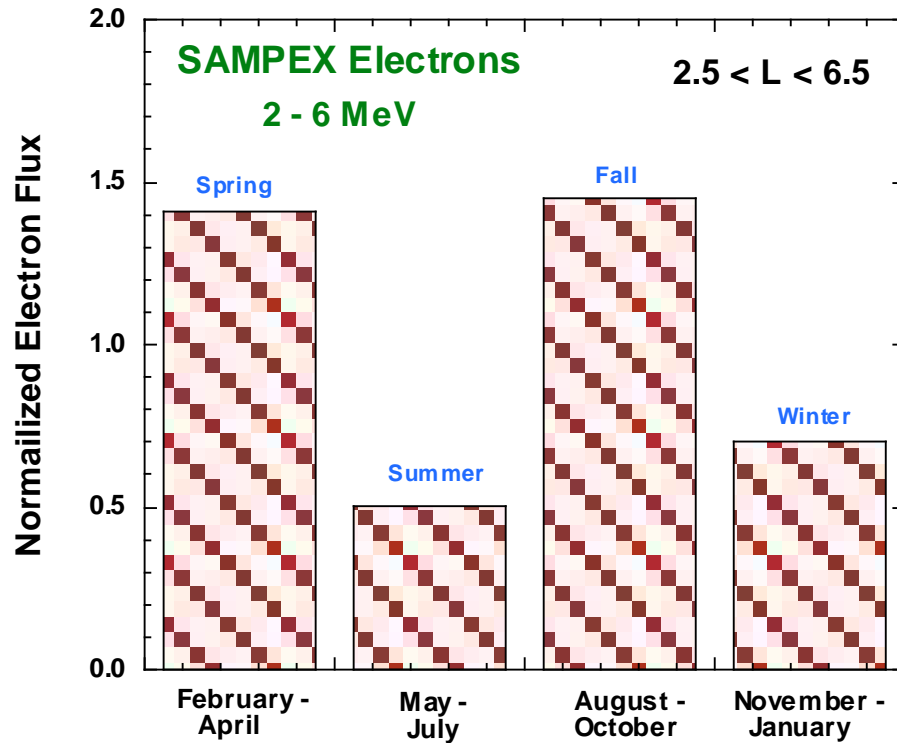

# Semiannual Flux Enhancements

Seasonal Average Fluxes : 1992 - 1999

*Baker et al. [GRL, 1999]*

Semiannual Variation of Ratio of 27-Day Velocity to Annual Velocity

*McPherron, Baker & Crooker [JASTP, 2009]*